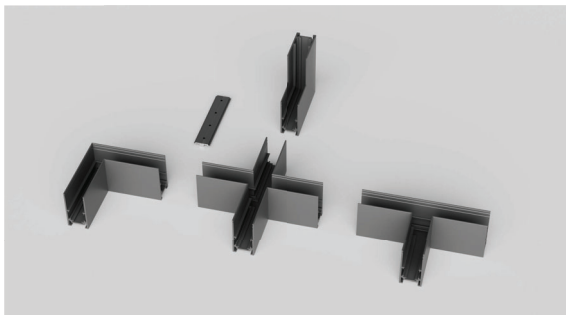

NRX-R20601 Series

Specification

Product Code	NRX-R20601
Housing Color	Black
Install Way	2 m- Suspended/Surface
Size	W27.5xH55 mm

Outer Dimensions

Install Accessories

	outer L rail connector		Size(MM)	100*100		inner L rail connector		Size(MM)	100*100
	90° T rail connector		Size(MM)	160*115		90°+ rail connector		Size(MM)	160*160
	recessed rail end cap		Size(MM)	27*52		recessed rail connect kits		Size(MM)	10*50
	recessed rail l adaptor		Size(MM)	18*90		input adaptor		Size(MM)	18*90
	T rail adaptor		Size(MM)	90		90° L rail adaptor		Size(MM)	90
	150W built-in power supply		Size(MM)	23*230		200W outer power supply		Size(MM)	115*215

NRX-R20603 Series

Specification

Product Code	NRX-R20603
Housing Color	Black
Install Way	1 m/2 m- Recessed
Size	W70xH49 mm
Cut-Out	W 35xH40 mm

Outer Dimensions

Install Accessories

picture	name	drawing	Size(MM)	picture	name	drawing	Size(MM)
	outer L rail connector		100*100		inner L rail connector		100*100
	90° T rail connector		160*115		90°+ rail connector		160*160
	recessed rail end cap		27*52		recessed rail connect kits		10*50
	recessed rail l adaptor		18*90		input adaptor		18*90
	T rail adaptor		90		90° L rail adaptor		90
	150W built-in power supply		23*230		200W outer power supply		115*215