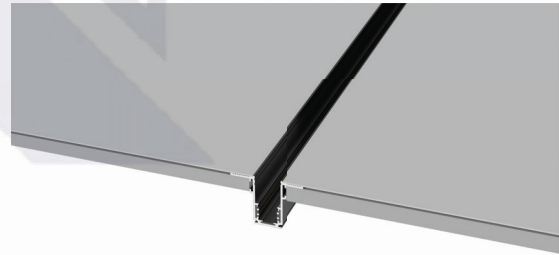

NRX-R20601 Series

Specification

Product Code	NRX-R20601
Housing Color	Black
Install Way	2 m- Suspended/Surface
Size	W27.5xH55 mm

Outer Dimensions

Install Accessories

	outer L rail connector		Size(MM)	100*100		inner L rail connector		Size(MM)	100*100
	90° T rail connector		Size(MM)	160*115		90°+ rail connector		Size(MM)	160*160
	recessed rail end cap		Size(MM)	27*52		recessed rail connect kits		Size(MM)	10*50
	recessed rail l adaptor		Size(MM)	18*90		input adaptor		Size(MM)	18*90
	T rail adaptor		Size(MM)	90		90° L rail adaptor		Size(MM)	90
	150W built-in power supply		Size(MM)	23*230		200W outer power supply		Size(MM)	115*215

NRX-R20603 Series

Specification

Product Code	NRX-R20603
Housing Color	Black
Install Way	1 m/2 m- Recessed
Size	W70xH49 mm
Cut-Out	W 35xH40 mm

Outer Dimensions

Install Accessories

picture	name	drawing	Size(MM)	picture	name	drawing	Size(MM)
	outer L rail connector		100*100		inner L rail connector		100*100
	90° T rail connector		160*115		90°+ rail connector		160*160
	recessed rail end cap		27*52		recessed rail connect kits		10*50
	recessed rail l adaptor		18*90		input adaptor		18*90
	T rail adaptor		90		90° L rail adaptor		90
	150W built-in power supply		23*230		200W outer power supply		115*215