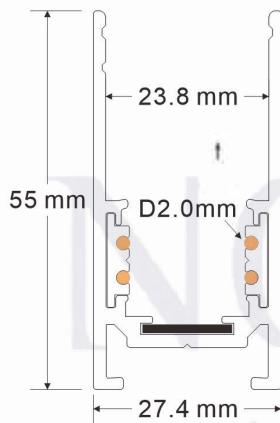

NRX-R20601 Series

Specification

Product Code	NRX-R20601
Housing Color	Black
Install Way	2 m- Suspended/Surface
Size	W27.5xH55 mm

Outer Dimensions

Install Accessories

	outer L rail connector		Size(MM)	100*100		inner L rail connector		Size(MM)	100*100
	90° T rail connector		Size(MM)	160*115		90°+ rail connector		Size(MM)	160*160
	recessed rail end cap		Size(MM)	27*52		recessed rail connect kits		Size(MM)	10*50
	recessed rail l adaptor		Size(MM)	18*90		input adaptor		Size(MM)	18*90
	T rail adaptor		Size(MM)	90		90° L rail adaptor		Size(MM)	90
	150W built-in power supply		Size(MM)	23*230		200W outer power supply		Size(MM)	115*215

NRX-R20603 Series

Specification

Product Code	NRX-R20603
Housing Color	Black
Install Way	1 m/2 m- Recessed
Size	W70xH49 mm
Cut-Out	W 35xH40 mm

Outer Dimensions

Install Accessories

picture	name	drawing	Size(MM)	picture	name	drawing	Size(MM)
	outer L rail connector		100*100		inner L rail connector		100*100
	90° T rail connector		160*115		90°+ rail connector		160*160
	recessed rail end cap		27*52		recessed rail connect kits		10*50
	recessed rail l adaptor		18*90		input adaptor		18*90
	T rail adaptor		90		90° L rail adaptor		90
	150W built-in power supply		23*230		200W outer power supply		115*215