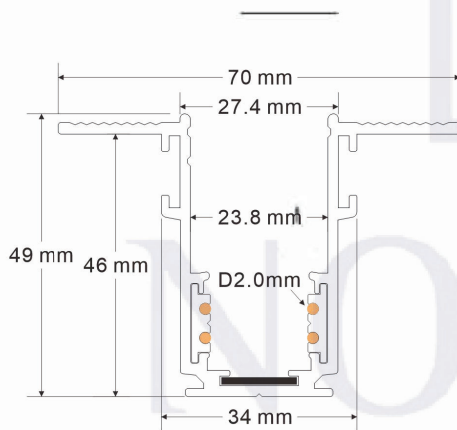

NRX-R20601 Series

Specification

Product Code	NRX-R20601
Housing Color	Black
Install Way	2 m- Suspended/Surface
Size	W27.5xH55 mm

Outer Dimensions

Install Accessories

	outer L rail connector		Size(MM)	100*100		inner L rail connector		Size(MM)	100*100
	90° T rail connector		Size(MM)	160*115		90°+ rail connector		Size(MM)	160*160
	recessed rail end cap		Size(MM)	27*52		recessed rail connect kits		Size(MM)	10*50
	recessed rail l adaptor		Size(MM)	18*90		input adaptor		Size(MM)	18*90
	T rail adaptor		Size(MM)	90		90° L rail adaptor		Size(MM)	90
	150W built-in power supply		Size(MM)	23*230		200W outer power supply		Size(MM)	115*215

NRX-R20603 Series

Specification

Product Code	NRX-R20603
Housing Color	Black
Install Way	1 m/2 m- Recessed
Size	W70xH49 mm
Cut-Out	W 35xH40 mm

Outer Dimensions

Install Accessories

picture	name	drawing	Size(MM)	picture	name	drawing	Size(MM)
	outer L rail connector		100*100		inner L rail connector		100*100
	90° T rail connector		160*115		90°+ rail connector		160*160
	recessed rail end cap		27*52		recessed rail connect kits		10*50
	recessed rail l adaptor		18*90		input adaptor		18*90
	T rail adaptor		90		90° L rail adaptor		90
	150W built-in power supply		23*230		200W outer power supply		115*215