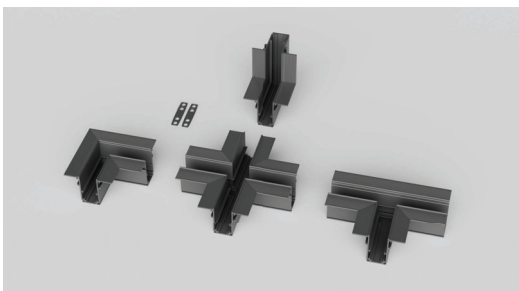

NRX-R20601 Series

Specification

Product Code	NRX-R20601
Housing Color	Black
Install Way	2 m- Suspended/Surface
Size	W27.5xH55 mm

Outer Dimensions

Install Accessories

	outer L rail connector		Size(MM)	100*100		inner L rail connector		Size(MM)	100*100
	90° T rail connector		Size(MM)	160*115		90°+ rail connector		Size(MM)	160*160
	recessed rail end cap		Size(MM)	27*52		recessed rail connect kits		Size(MM)	10*50
	recessed rail l adaptor		Size(MM)	18*90		input adaptor		Size(MM)	18*90
	T rail adaptor		Size(MM)	90		90° L rail adaptor		Size(MM)	90
	150W built-in power supply		Size(MM)	23*230		200W outer power supply		Size(MM)	115*215

NRX-R20603 Series

Specification

Product Code	NRX-R20603
Housing Color	Black
Install Way	1 m/2 m- Recessed
Size	W70xH49 mm
Cut-Out	W 35xH40 mm

Outer Dimensions

Install Accessories

picture	name	drawing	Size(MM)	picture	name	drawing	Size(MM)
	outer L rail connector		100*100		inner L rail connector		100*100
	90° T rail connector		160*115		90°+ rail connector		160*160
	recessed rail end cap		27*52		recessed rail connect kits		10*50
	recessed rail l adaptor		18*90		input adaptor		18*90
	T rail adaptor		90		90° L rail adaptor		90
	150W built-in power supply		23*230		200W outer power supply		115*215