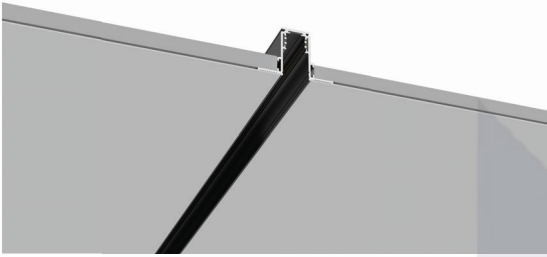

NRX-R20601 Series

Specification

Product Code	NRX-R20601
Housing Color	Black
Install Way	2 m- Suspended/Surface
Size	W27.5xH55 mm

Outer Dimensions

Install Accessories

	outer L rail connector		Size(MM)	100*100		inner L rail connector		Size(MM)	100*100
	90° T rail connector		Size(MM)	160*115		90°+ rail connector		Size(MM)	160*160
	recessed rail end cap		Size(MM)	27*52		recessed rail connect kits		Size(MM)	10*50
	recessed rail l adaptor		Size(MM)	18*90		input adaptor		Size(MM)	18*90
	T rail adaptor		Size(MM)	90		90° L rail adaptor		Size(MM)	90
	150W built-in power supply		Size(MM)	23*230		200W outer power supply		Size(MM)	115*215

NRX-R20603 Series

Specification

Product Code	NRX-R20603
Housing Color	Black
Install Way	1 m/2 m- Recessed
Size	W70xH49 mm
Cut-Out	W 35xH40 mm

Outer Dimensions

Install Accessories

picture	name	drawing	Size(MM)	picture	name	drawing	Size(MM)
	outer L rail connector		100*100		inner L rail connector		100*100
	90° T rail connector		160*115		90°+ rail connector		160*160
	recessed rail end cap		27*52		recessed rail connect kits		10*50
	recessed rail l adaptor		18*90		input adaptor		18*90
	T rail adaptor		90		90° L rail adaptor		90
	150W built-in power supply		23*230		200W outer power supply		115*215